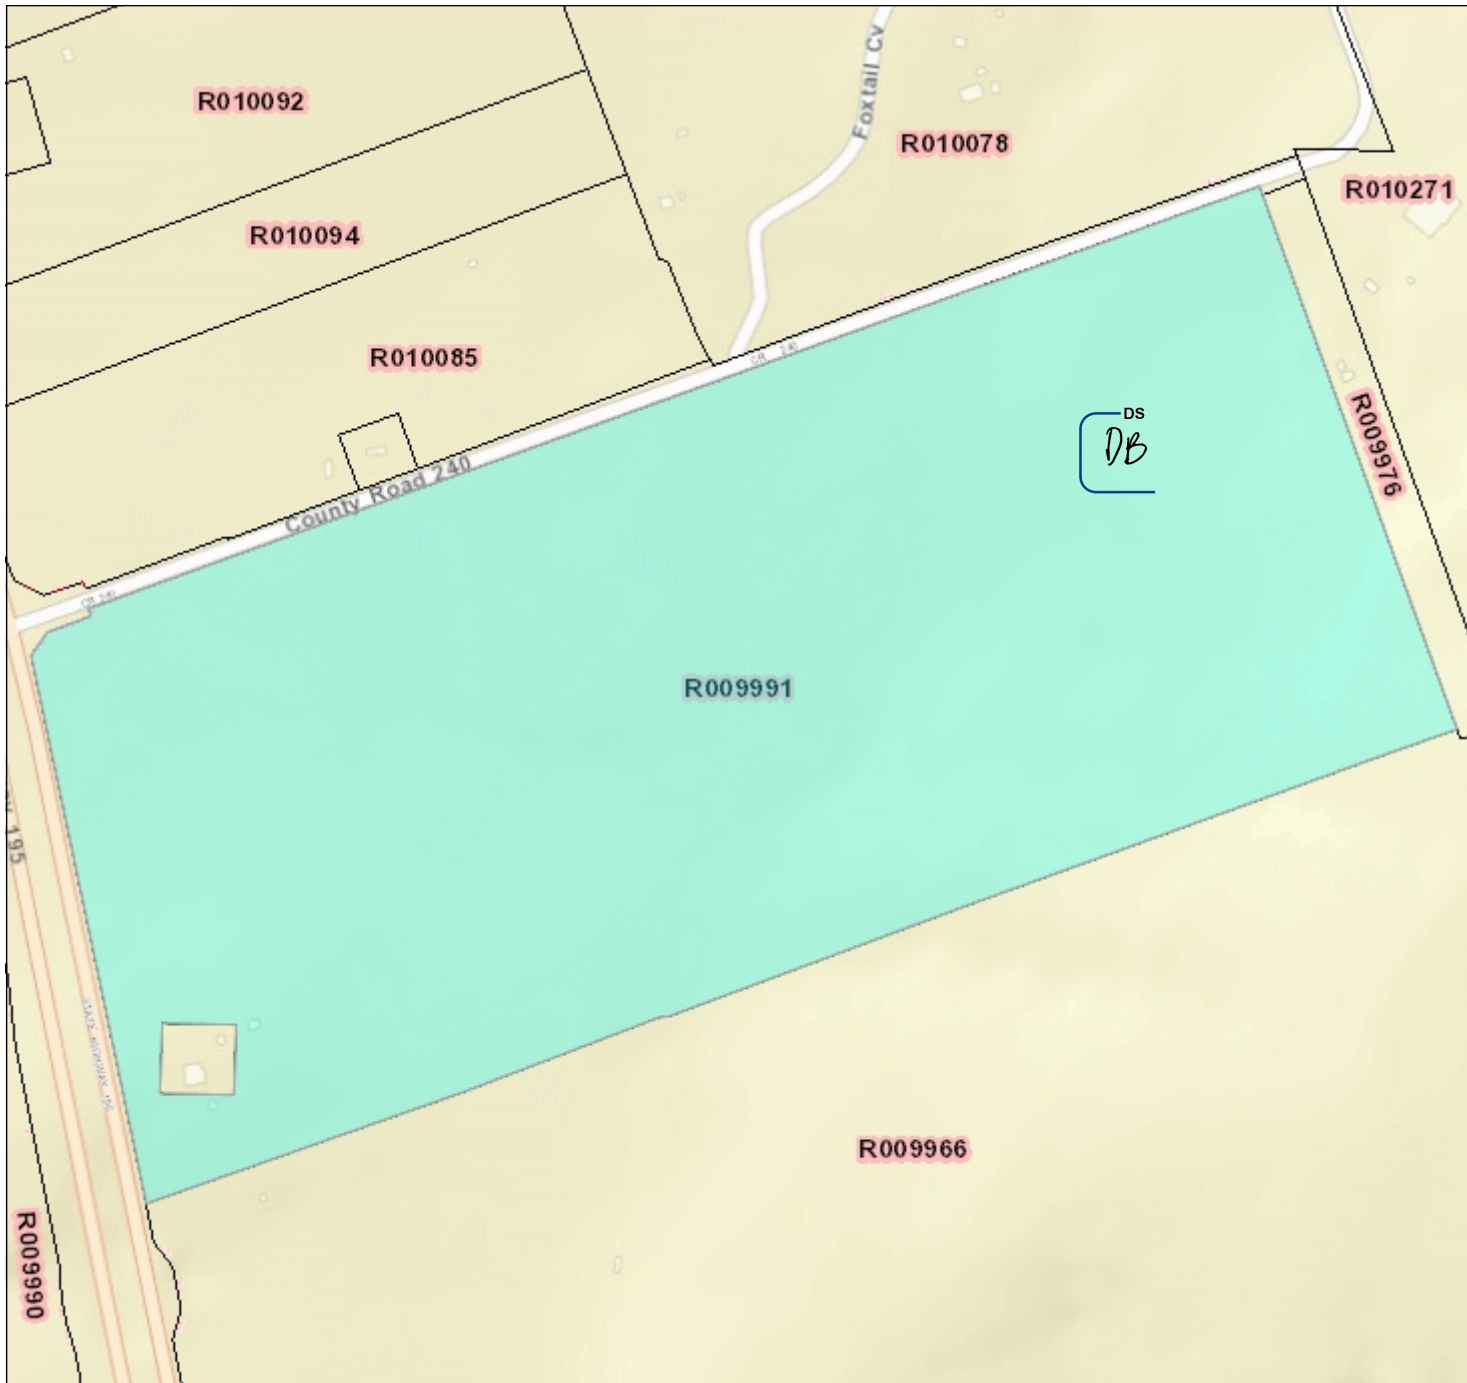

- Legend
- County Boundary
  - Abstract
  - Municipality
  - Subdivision
  - Tax Parcel

### 194 ACRE Walsh Ranch

Web Print: 04/24/2019

This map is a user generated static output from an Internet mapping site and is for reference only. Data layers that appear on this map may or may not be accurate, current, or otherwise reliable.

PIN: R009991  
STATEDAREA: 192.662  
Owner: WALSH, KATHRYN ANN  
SiteAddress: 9712 Highway 195, FLORENCE, TX 76527  
Abstract: AW0283 - Hemphill, Wm. A. Sur.  
Entities: CAD,GWI,RFM,SFL,F07  
Book: 0  
Page: 0  
InstrumentNumber: 0  
Shape.STArea(): 8438959.52539063  
MapName: 1-4105,1-4905  
Shape.STLength(): 13675.7214117657