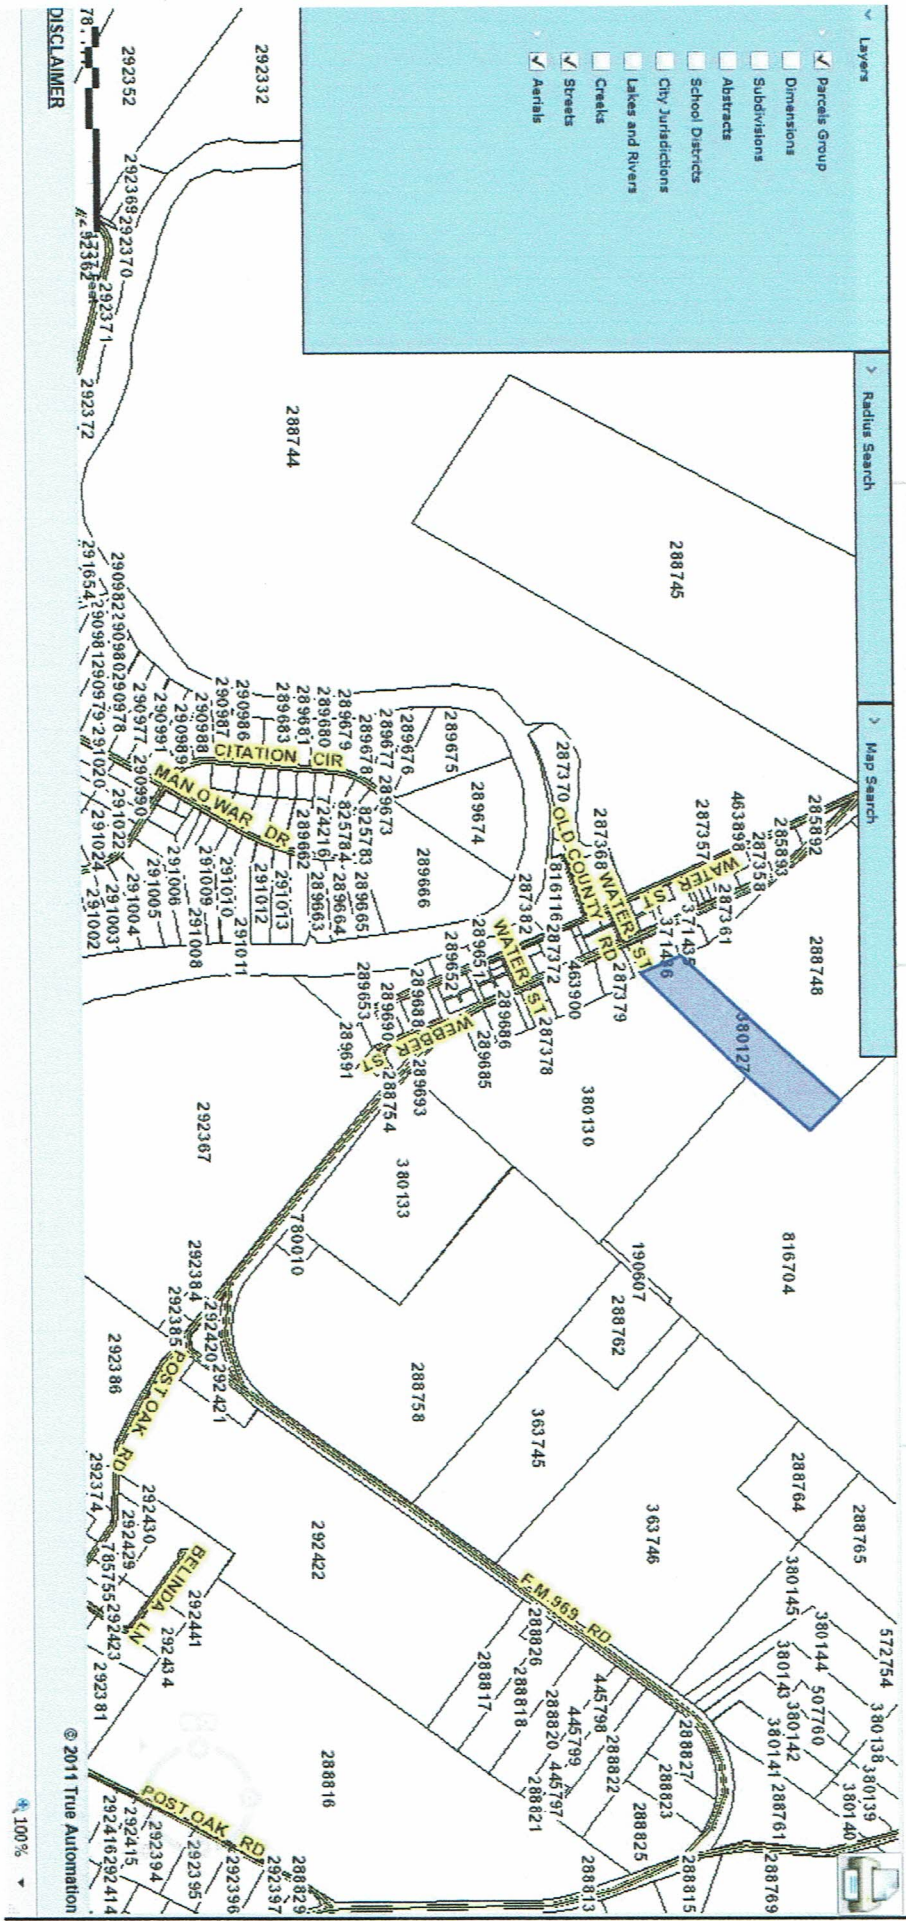

Property Search Results > Property ID 380127 MYERS MARTHA GENE for Year 2016

Details Map

Account: Property ID: 380127
Geo. ID: 0307200302
Type: Real

Legal Description: A95 26 SUR 11 WEBBER J F AC9 13.000 (1-D-1)

Location: Situs Address: F H RD 959 TX
Neighborhood: Land Region 405

Mapaco: Jurisdictions: 0A, 03, 05, 21, 5H, 68, 72

Owner: Owner Name: MYERS MARTHA GENE
Mailing Address: , PO BOX 758, EDNA, TX 77937-0758

Property Appraised Value: $1,877.00

New Search

Help

- ☒ Layers
- ☐ Parcels Group
- ☐ Dimensions
- ☐ Subdivisions
- ☐ Abstracts
- ☐ School Districts
- ☐ City Jurisdictions
- ☐ Lakes and Rivers
- ☐ Creeks
- ☐ Streets
- ☒ Aerials

Radius Search Map Search

DISCLAIMER

© 2011 True Automation
100%