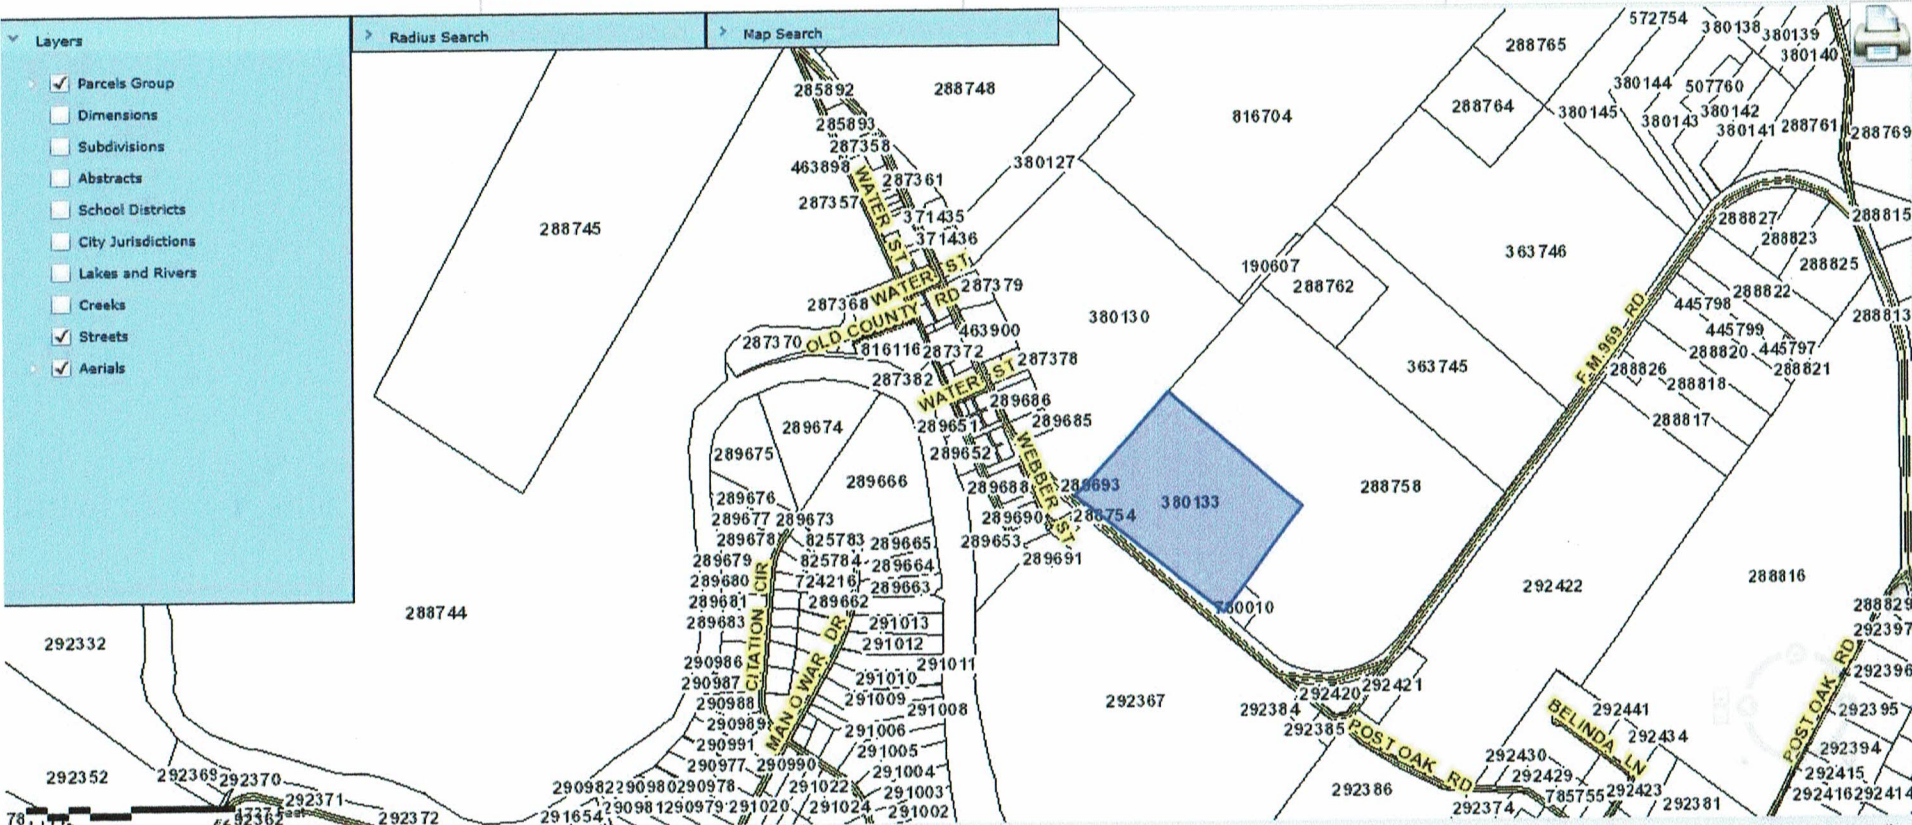

Details Map

Account
Property ID: 380133
Geo. ID: 0307700204
Type: Real
Legal Description: ABS 10 SUR 10 DUTY M ACR 40.000 (1-D-1)

Location
Situs Address: 19300 F M RD 969 TX
Neighborhood: Land Region 405
Mapsc0:
Jurisdictions: 0A, 03, 06, 2J, 5H, 68, 72

Owner
Owner Name: KOLLE TOM FAMILY LIMITED
Mailing Address: PARTNERSHIP, 221 FOSSIL HILLS LOOP,
 SPRING BRANCH, TX 78070-6043

Property
Appraised Value: \$6,924.00

- Layers
- Parcels Group
- Dimensions
- Subdivisions
- Abstracts
- School Districts
- City Jurisdictions
- Lakes and Rivers
- Creeks
- Streets
- Aerials

Radius Search Map Search

DISCLAIMER

© 2011 True Automation

100%

Property Search Results > Property ID 380130 MYERS MARTHA GENE for Year 2015

Details Map

Account
Property ID: 380130
Geo. ID: 0307700203

Type: Real
Legal Description: A35 26 SUR 13 WEBBER J F ACR 73,850 "
(1-0-2) PT OF BLDG 32 WEBBERVILLE

Location
Site Address: 19026 F M RD 959 TX
Neighborhood: Land Region 405

Mapsets:
Jurisdictions: 0A, 03, 06, 2J, 5H, 69, 72

Owner
Owner Name: MYERS MARTHA GENE
Mailing Address: , PO BOX 758 , EDINA, TX 77957-0758