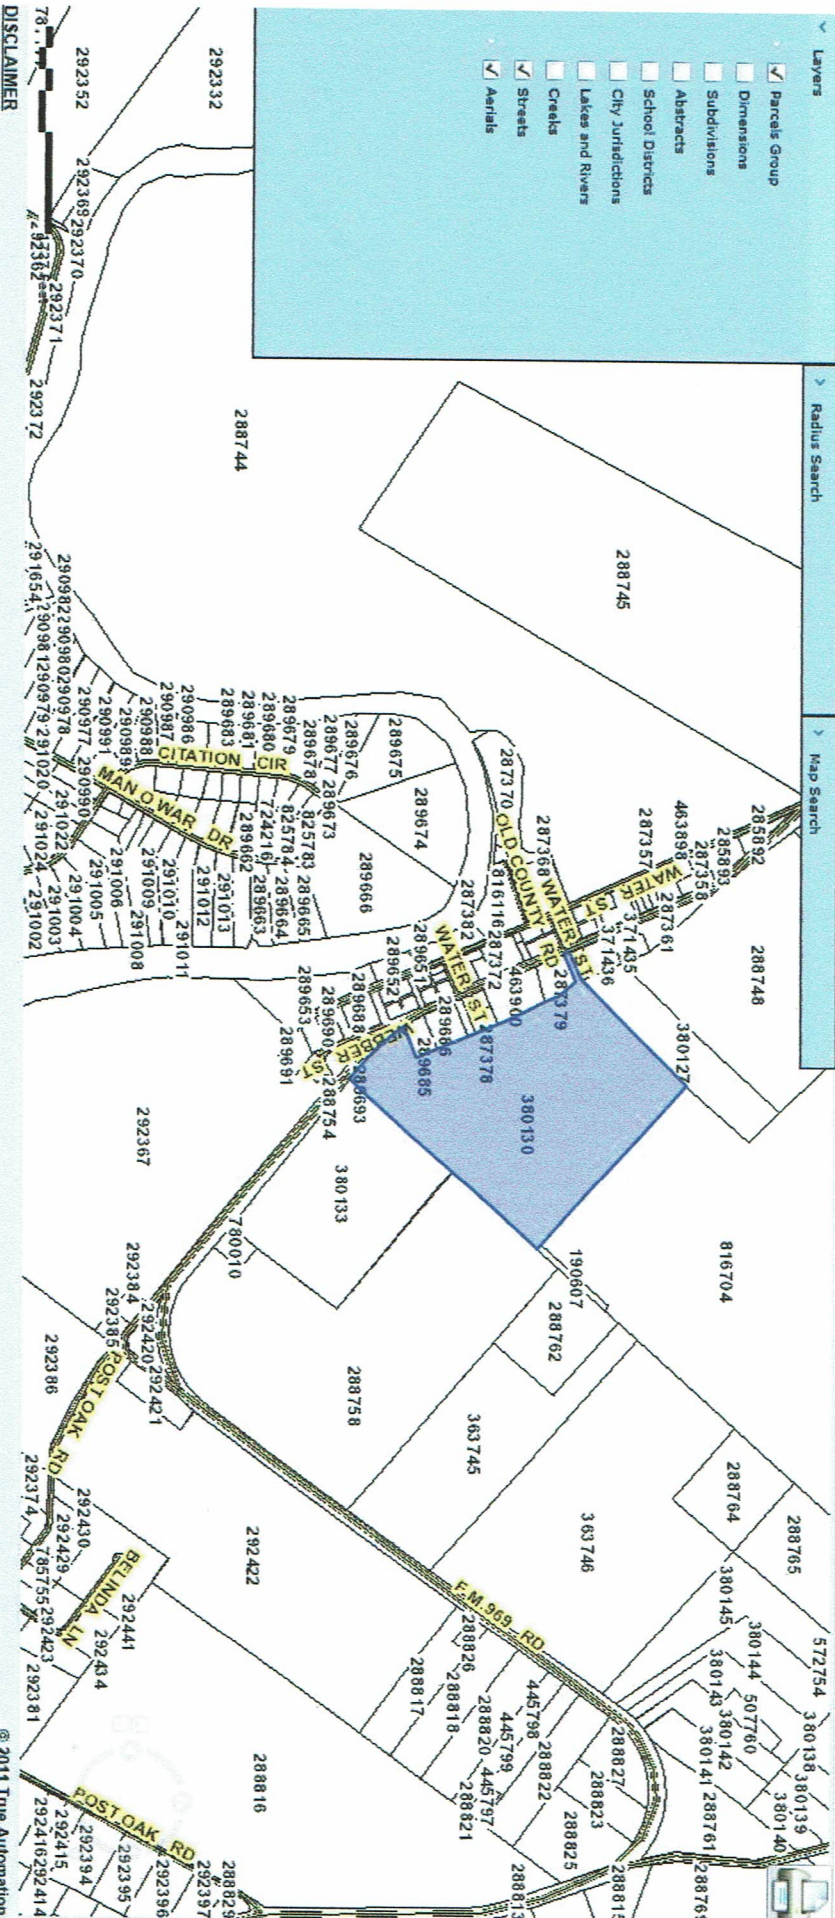

Property Search Results > Property ID 380130 MYERS MARTHA GENE for Year 2015

Details Map

Account
Property ID: 380130
Geo. ID: 0307700203

Type: Real
Legal Description: A35 26 SUR 13 WEBBER J F ACR 73,850 "
(1-0-2) PT OF BLDG 32 WEBBERVILLE

Location
Site Address: 19026 F M RD 959 TX
Neighborhood: Land Region 405

Mapsets:
Jurisdictions: 0A, 03, 06, 2J, 5H, 69, 72

Owner
Owner Name: MYERS MARTHA GENE
Mailing Address: , PO BOX 758 , EDINA, TX 77957-0758

Property
Appraised Value: $9,239.00

New Search

Help

Layers
☒ Parcels Group
☐ Dimensions
☐ Subdivisions
☐ Abstracts
☐ School Districts
☐ City Jurisdictions
☐ Lakes and Rivers
☐ Creeks
☐ Streets
☒ Aerials

Radius Search
Map Search

DISCLAIMER

© 2011 True Automation

100%